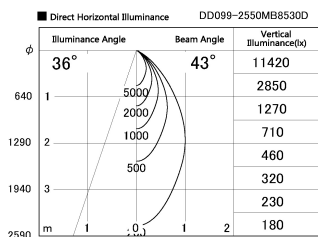

Item no. DD099-2550MB8530D

Series Name: Φ 125 Spark (Deep Cone)

Installation	Recessed mount
Type	
Fixture wattage	23W
Beam angle	43 deg
Color Temp.	3000K
CRI	Ra>85
Luminous	1901 lm
Body	Die-cast aluminum alloy
Body finish	N/A
Trim finish	Black
Reflector finish	Mirror
IP Rate	IP20
Light source	COB module
Input Voltage	AC220~240V
Dimming Type	Non-Dimmable
Certificate	CE, CCC
Cut Hole	125mm