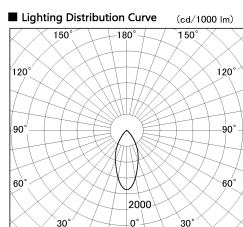

Item no. DD099-2550MB8530D

Series Name: Φ 125 Spark (Deep Cone)

Installation	Recessed mount
Type	
Fixture wattage	23W
Beam angle	43 deg
Color Temp.	3000K
CRI	Ra>85
Luminous	1901 lm
Body	Die-cast aluminum alloy
Body finish	N/A
Trim finish	Black
Reflector finish	Mirror
IP Rate	IP20
Light source	COB module
Input Voltage	AC220~240V
Dimming Type	Non-Dimmable
Certificate	CE, CCC
Cut Hole	125mm