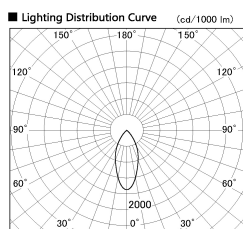

Item no. DD099-2550MB8535D

Series Name:  $\Phi$ 125 Spark (Deep Cone)

Installation	Recessed mount
Type	
Fixture wattage	23W
Beam angle	43 deg
Color Temp.	3500K
CRI	Ra>85
Luminous	1939 lm
Body	Die-cast aluminum alloy
Body finish	N/A
Trim finish	Black
Reflector finish	Mirror
IP Rate	IP20
Light source	COB module
Input Voltage	AC220~240V
Dimming Type	Non-Dimmable
Certificate	CE, CCC
Cut Hole	125mm