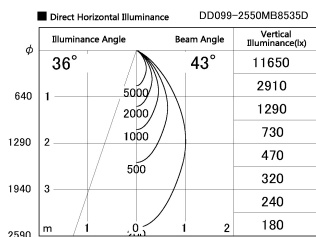

Item no. DD099-2550MB8535D

Series Name:  $\Phi$ 125 Spark (Deep Cone)

Installation	Recessed mount
Type	
Fixture wattage	23W
Beam angle	43 deg
Color Temp.	3500K
CRI	Ra>85
Luminous	1939 lm
Body	Die-cast aluminum alloy
Body finish	N/A
Trim finish	Black
Reflector finish	Mirror
IP Rate	IP20
Light source	COB module
Input Voltage	AC220~240V
Dimming Type	Non-Dimmable
Certificate	CE, CCC
Cut Hole	125mm