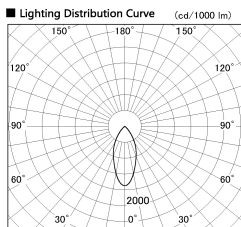

Item no. DD099-2550MB8540D

Series Name:  $\Phi$ 125 Spark (Deep Cone)

Installation	Recessed mount
Type	
Fixture wattage	23W
Beam angle	43 deg
Color Temp.	4000K
CRI	Ra>85
Luminous	1958 lm
Body	Die-cast aluminum alloy
Body finish	N/A
Trim finish	Black
Reflector finish	Mirror
IP Rate	IP20
Light source	COB module
Input Voltage	AC220~240V
Dimming Type	Non-Dimmable
Certificate	CE, CCC
Cut Hole	125mm