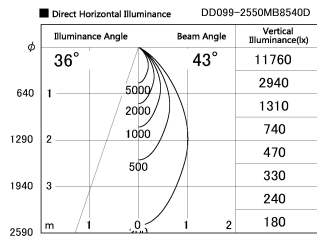

Item no. DD099-2550MB8540D

Series Name:  $\Phi$ 125 Spark (Deep Cone)

Installation	Recessed mount
Type	
Fixture wattage	23W
Beam angle	43 deg
Color Temp.	4000K
CRI	Ra>85
Luminous	1958 lm
Body	Die-cast aluminum alloy
Body finish	N/A
Trim finish	Black
Reflector finish	Mirror
IP Rate	IP20
Light source	COB module
Input Voltage	AC220~240V
Dimming Type	Non-Dimmable
Certificate	CE, CCC
Cut Hole	125mm