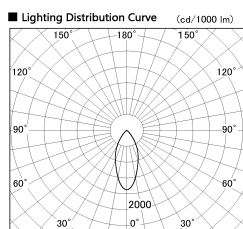

Item no. DD099-2550MB9027D

Series Name:  $\Phi$ 125 Spark (Deep Cone)

Installation	Recessed mount
Type	
Fixture wattage	23W
Beam angle	43 deg
Color Temp.	2700K
CRI	Ra>90
Luminous	1659 lm
Body	Die-cast aluminum alloy
Body finish	N/A
Trim finish	Black
Reflector finish	Mirror
IP Rate	IP20
Light source	COB module
Input Voltage	AC220~240V
Dimming Type	Non-Dimmable
Certificate	CE, CCC
Cut Hole	125mm