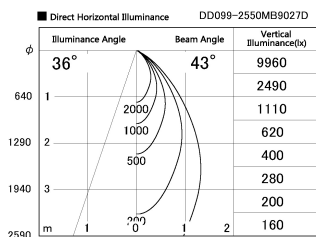

Item no. DD099-2550MB9027D

Series Name:  $\Phi$ 125 Spark (Deep Cone)

Installation	Recessed mount
Type	
Fixture wattage	23W
Beam angle	43 deg
Color Temp.	2700K
CRI	Ra>90
Luminous	1659 lm
Body	Die-cast aluminum alloy
Body finish	N/A
Trim finish	Black
Reflector finish	Mirror
IP Rate	IP20
Light source	COB module
Input Voltage	AC220~240V
Dimming Type	Non-Dimmable
Certificate	CE, CCC
Cut Hole	125mm