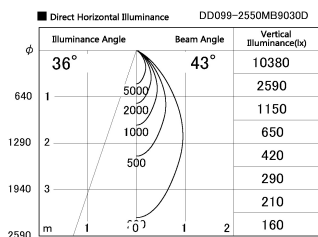

Item no. DD099-2550MB9030D

Series Name: Φ 125 Spark (Deep Cone)

Installation	Recessed mount
Type	
Fixture wattage	23W
Beam angle	43 deg
Color Temp.	3000K
CRI	Ra>90
Luminous	1728 lm
Body	Die-cast aluminum alloy
Body finish	N/A
Trim finish	Black
Reflector finish	Mirror
IP Rate	IP20
Light source	COB module
Input Voltage	AC220~240V
Dimming Type	Non-Dimmable
Certificate	CE, CCC
Cut Hole	125mm