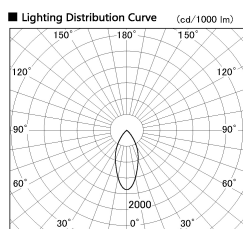

Item no. DD099-2550MB9030D

Series Name: Φ 125 Spark (Deep Cone)

Installation	Recessed mount
Type	
Fixture wattage	23W
Beam angle	43 deg
Color Temp.	3000K
CRI	Ra>90
Luminous	1728 lm
Body	Die-cast aluminum alloy
Body finish	N/A
Trim finish	Black
Reflector finish	Mirror
IP Rate	IP20
Light source	COB module
Input Voltage	AC220~240V
Dimming Type	Non-Dimmable
Certificate	CE, CCC
Cut Hole	125mm