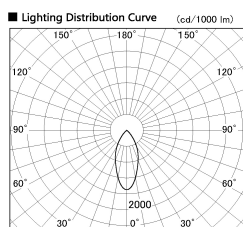

Item no. DD099-2550MB9040D

Series Name:  $\Phi$ 125 Spark (Deep Cone)

Installation	Recessed mount
Type	
Fixture wattage	23W
Beam angle	43 deg
Color Temp.	4000K
CRI	Ra>90
Luminous	1780 lm
Body	Die-cast aluminum alloy
Body finish	N/A
Trim finish	Black
Reflector finish	Mirror
IP Rate	IP20
Light source	COB module
Input Voltage	AC220~240V
Dimming Type	Non-Dimmable
Certificate	CE, CCC
Cut Hole	125mm