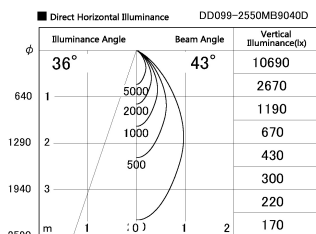

Item no. DD099-2550MB9040D

Series Name:  $\Phi$ 125 Spark (Deep Cone)

Installation	Recessed mount
Type	
Fixture wattage	23W
Beam angle	43 deg
Color Temp.	4000K
CRI	Ra>90
Luminous	1780 lm
Body	Die-cast aluminum alloy
Body finish	N/A
Trim finish	Black
Reflector finish	Mirror
IP Rate	IP20
Light source	COB module
Input Voltage	AC220~240V
Dimming Type	Non-Dimmable
Certificate	CE, CCC
Cut Hole	125mm