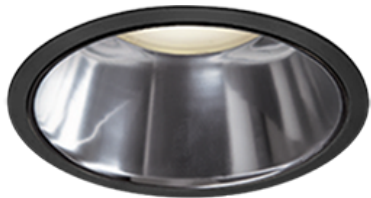

Item no. DD099-2550WB9035D

Series Name: Φ 125 Spark (Deep Cone)

White Reflector

Installation	Recessed mount
Type	
Fixture wattage	23W
Beam angle	61 deg
Color Temp.	3500K
CRI	Ra>90
Luminous	1600 lm
Body	Die-cast aluminum alloy
Body finish	N/A
Trim finish	Black
Reflector finish	White
IP Rate	IP20
Light source	COB module
Input Voltage	AC220~240V
Dimming Type	Non-Dimmable
Certificate	CE, CCC
Cut Hole	125mm