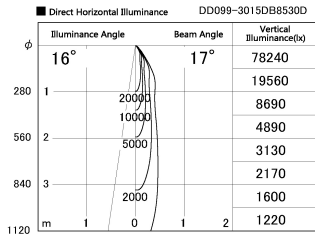

Item no. DD099-3015DB8530D

Series Name: Φ 125 Spark (Deep Cone)

With Dark Mirror Reflector

Installation	Recessed mount
Type	Φ 125 Spark (Deep Cone)
Fixture wattage	30.3W
Beam angle	17 deg
Color Temp.	3000K
CRI	Ra>85
Luminous	2740 lm
Body	Die-cast aluminum alloy
Body finish	N/A
Trim finish	Black
Reflector finish	Dark Mirror
IP Rate	IP20
Light source	COB module
Input Voltage	AC220~240V
Dimming Type	Non-Dimmable
Certificate	CE, CCC
Cut Hole	125mm