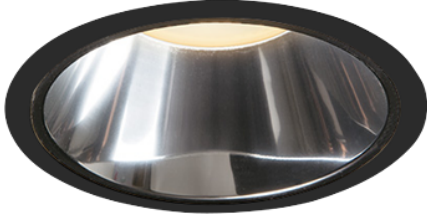

Item no. DD099-3015DB8530D

Series Name: Φ 125 Spark (Deep Cone)

With Dark Mirror Reflector

Installation	Recessed mount
Type	Φ 125 Spark (Deep Cone)
Fixture wattage	30.3W
Beam angle	17 deg
Color Temp.	3000K
CRI	Ra>85
Luminous	2740 lm
Body	Die-cast aluminum alloy
Body finish	N/A
Trim finish	Black
Reflector finish	Dark Mirror
IP Rate	IP20
Light source	COB module
Input Voltage	AC220~240V
Dimming Type	Non-Dimmable
Certificate	CE, CCC
Cut Hole	125mm