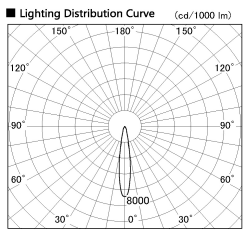

Item no. DD099-3015DB8530D

Series Name: Φ 125 Spark (Deep Cone)

With Dark Mirror Reflector

Installation	Recessed mount
Type	Φ 125 Spark (Deep Cone)
Fixture wattage	30.3W
Beam angle	17 deg
Color Temp.	3000K
CRI	Ra>85
Luminous	2740 lm
Body	Die-cast aluminum alloy
Body finish	N/A
Trim finish	Black
Reflector finish	Dark Mirror
IP Rate	IP20
Light source	COB module
Input Voltage	AC220~240V
Dimming Type	Non-Dimmable
Certificate	CE, CCC
Cut Hole	125mm