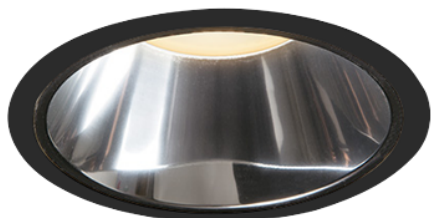

Item no. DD099-3015DB9027D

Series Name:  $\Phi$ 125 Spark (Deep Cone)

With Dark Mirror Reflector

|                  |                              |
|------------------|------------------------------|
| Installation     | Recessed mount               |
| Type             | $\Phi$ 125 Spark (Deep Cone) |
| Fixture wattage  | 30.3W                        |
| Beam angle       | 17 deg                       |
| Color Temp.      | 2700K                        |
| CRI              | Ra>90                        |
| Luminous         | 2392 lm                      |
| Body             | Die-cast aluminum alloy      |
| Body finish      | N/A                          |
| Trim finish      | Black                        |
| Reflector finish | Dark Mirror                  |
| IP Rate          | IP20                         |
| Light source     | COB module                   |
| Input Voltage    | AC220~240V                   |
| Dimming Type     | Non-Dimmable                 |
| Certificate      | CE, CCC                      |
| Cut Hole         | 125mm                        |