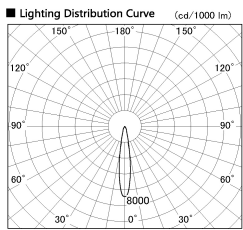

Item no. DD099-3015DB9030D

Series Name:  $\Phi$ 125 Spark (Deep Cone)

With Dark Mirror Reflector

Installation	Recessed mount
Type	
Fixture wattage	30.3W
Beam angle	17 deg
Color Temp.	3000K
CRI	Ra>90
Luminous	2491 lm
Body	Die-cast aluminum alloy
Body finish	N/A
Trim finish	Black
Reflector finish	Dark Mirror
IP Rate	IP20
Light source	COB module
Input Voltage	AC220~240V
Dimming Type	Non-Dimmable
Certificate	CE, CCC
Cut Hole	125mm