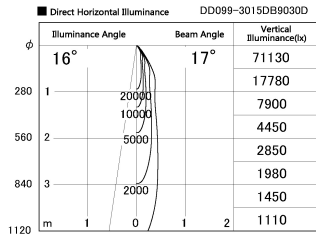

Item no. DD099-3015DB9030D

Series Name:  $\Phi$ 125 Spark (Deep Cone)

With Dark Mirror Reflector

Installation	Recessed mount
Type	
Fixture wattage	30.3W
Beam angle	17 deg
Color Temp.	3000K
CRI	Ra>90
Luminous	2491 lm
Body	Die-cast aluminum alloy
Body finish	N/A
Trim finish	Black
Reflector finish	Dark Mirror
IP Rate	IP20
Light source	COB module
Input Voltage	AC220~240V
Dimming Type	Non-Dimmable
Certificate	CE, CCC
Cut Hole	125mm