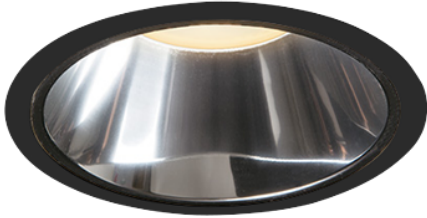

Item no. DD099-3015DB9030D

Series Name:  $\Phi$ 125 Spark (Deep Cone)

With Dark Mirror Reflector

Installation	Recessed mount
Type	
Fixture wattage	30.3W
Beam angle	17 deg
Color Temp.	3000K
CRI	Ra>90
Luminous	2491 lm
Body	Die-cast aluminum alloy
Body finish	N/A
Trim finish	Black
Reflector finish	Dark Mirror
IP Rate	IP20
Light source	COB module
Input Voltage	AC220~240V
Dimming Type	Non-Dimmable
Certificate	CE, CCC
Cut Hole	125mm