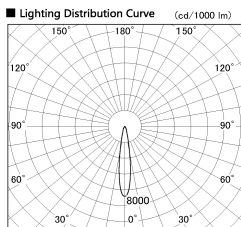

Item no. DD099-3015MB8540D

Series Name: Φ 125 Spark (Deep Cone)

Installation	Recessed mount
Type	Φ 125 Spark (Deep Cone)
Fixture wattage	30.3W
Beam angle	17 deg
Color Temp.	4000K
CRI	Ra>85
Luminous	2897 lm
Body	Die-cast aluminum alloy
Body finish	N/A
Trim finish	Black
Reflector finish	Mirror
IP Rate	IP20
Light source	COB module
Input Voltage	AC220~240V
Dimming Type	Non-Dimmable
Certificate	CE, CCC
Cut Hole	125mm