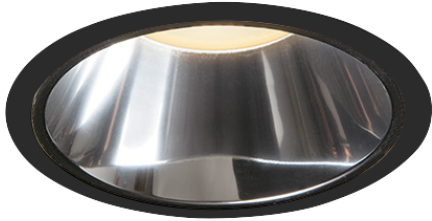

Item no. DD099-3015MB8540D

Series Name: Φ 125 Spark (Deep Cone)

Installation	Recessed mount
Type	Φ 125 Spark (Deep Cone)
Fixture wattage	30.3W
Beam angle	17 deg
Color Temp.	4000K
CRI	Ra>85
Luminous	2897 lm
Body	Die-cast aluminum alloy
Body finish	N/A
Trim finish	Black
Reflector finish	Mirror
IP Rate	IP20
Light source	COB module
Input Voltage	AC220~240V
Dimming Type	Non-Dimmable
Certificate	CE, CCC
Cut Hole	125mm