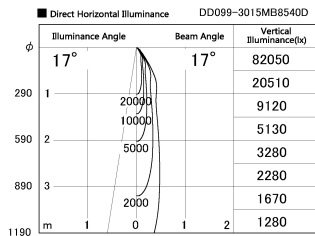

Item no. DD099-3015MB8540D

Series Name: Φ 125 Spark (Deep Cone)

Installation	Recessed mount
Type	Φ 125 Spark (Deep Cone)
Fixture wattage	30.3W
Beam angle	17 deg
Color Temp.	4000K
CRI	Ra>85
Luminous	2897 lm
Body	Die-cast aluminum alloy
Body finish	N/A
Trim finish	Black
Reflector finish	Mirror
IP Rate	IP20
Light source	COB module
Input Voltage	AC220~240V
Dimming Type	Non-Dimmable
Certificate	CE, CCC
Cut Hole	125mm