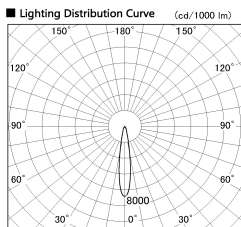

Item no. DD099-3015MB9027D

Series Name: Φ 125 Spark (Deep Cone)

Installation	Recessed mount
Type	
Fixture wattage	30.3W
Beam angle	17 deg
Color Temp.	2700K
CRI	Ra>90
Luminous	2455 lm
Body	Die-cast aluminum alloy
Body finish	N/A
Trim finish	Black
Reflector finish	Mirror
IP Rate	IP20
Light source	COB module
Input Voltage	AC220~240V
Dimming Type	Non-Dimmable
Certificate	CE, CCC
Cut Hole	125mm