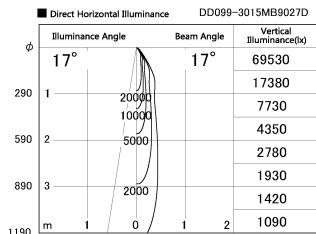

Item no. DD099-3015MB9027D

Series Name: Φ 125 Spark (Deep Cone)

Installation	Recessed mount
Type	
Fixture wattage	30.3W
Beam angle	17 deg
Color Temp.	2700K
CRI	Ra>90
Luminous	2455 lm
Body	Die-cast aluminum alloy
Body finish	N/A
Trim finish	Black
Reflector finish	Mirror
IP Rate	IP20
Light source	COB module
Input Voltage	AC220~240V
Dimming Type	Non-Dimmable
Certificate	CE, CCC
Cut Hole	125mm