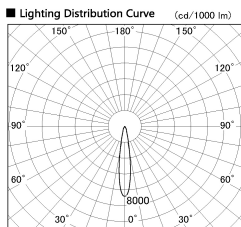

Item no. DD099-3015MB9040D

Series Name: Φ 125 Spark (Deep Cone)

Installation	Recessed mount
Type	
Fixture wattage	30.3W
Beam angle	17 deg
Color Temp.	4000K
CRI	Ra>90
Luminous	2634 lm
Body	Die-cast aluminum alloy
Body finish	N/A
Trim finish	Black
Reflector finish	Mirror
IP Rate	IP20
Light source	COB module
Input Voltage	AC220~240V
Dimming Type	Non-Dimmable
Certificate	CE, CCC
Cut Hole	125mm