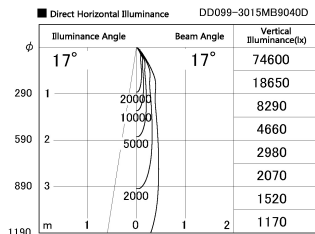

Item no. DD099-3015MB9040D

Series Name: Φ 125 Spark (Deep Cone)

Installation	Recessed mount
Type	
Fixture wattage	30.3W
Beam angle	17 deg
Color Temp.	4000K
CRI	Ra>90
Luminous	2634 lm
Body	Die-cast aluminum alloy
Body finish	N/A
Trim finish	Black
Reflector finish	Mirror
IP Rate	IP20
Light source	COB module
Input Voltage	AC220~240V
Dimming Type	Non-Dimmable
Certificate	CE, CCC
Cut Hole	125mm