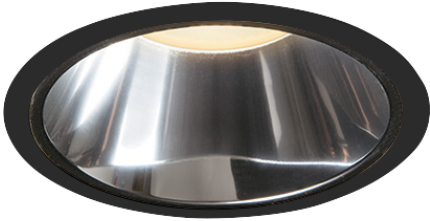

Item no. DD099-3015MB9040D

Series Name: Φ 125 Spark (Deep Cone)

Installation	Recessed mount
Type	
Fixture wattage	30.3W
Beam angle	17 deg
Color Temp.	4000K
CRI	Ra>90
Luminous	2634 lm
Body	Die-cast aluminum alloy
Body finish	N/A
Trim finish	Black
Reflector finish	Mirror
IP Rate	IP20
Light source	COB module
Input Voltage	AC220~240V
Dimming Type	Non-Dimmable
Certificate	CE, CCC
Cut Hole	125mm