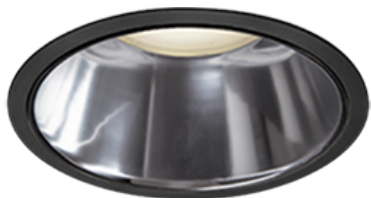

Item no. DD099-3015WB8527D

Series Name: Φ 125 Spark (Deep Cone)

White Reflector

| | |
|------------------|------------------------------|
| Installation | Recessed mount |
| Type | Φ 125 Spark (Deep Cone) |
| Fixture wattage | 30.3W |
| Beam angle | 17 deg |
| Color Temp. | 2700K |
| CRI | Ra>85 |
| Luminous | 2548 lm |
| Body | Die-cast aluminum alloy |
| Body finish | N/A |
| Trim finish | Black |
| Reflector finish | White |
| IP Rate | IP20 |
| Light source | COB module |
| Input Voltage | AC220~240V |
| Dimming Type | Non-Dimmable |
| Certificate | CE, CCC |
| Cut Hole | 125mm |