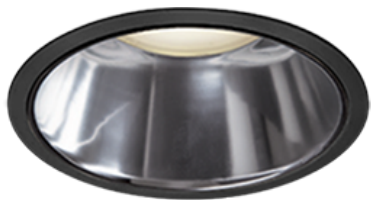

Item no. DD099-3015WB8530D

Series Name: Φ 125 Spark (Deep Cone)

White Reflector

Installation	Recessed mount
Type	Φ 125 Spark (Deep Cone)
Fixture wattage	30.3W
Beam angle	17 deg
Color Temp.	3000K
CRI	Ra>85
Luminous	2654 lm
Body	Die-cast aluminum alloy
Body finish	N/A
Trim finish	Black
Reflector finish	White
IP Rate	IP20
Light source	COB module
Input Voltage	AC220~240V
Dimming Type	Non-Dimmable
Certificate	CE, CCC
Cut Hole	125mm