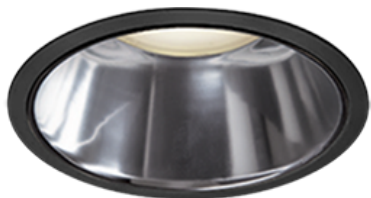

Item no. DD099-3015WB8535D

Series Name: Φ 125 Spark (Deep Cone)

White Reflector

Installation	Recessed mount
Type	Φ 125 Spark (Deep Cone)
Fixture wattage	30.3W
Beam angle	17 deg
Color Temp.	3500K
CRI	Ra>85
Luminous	2707 lm
Body	Die-cast aluminum alloy
Body finish	N/A
Trim finish	Black
Reflector finish	White
IP Rate	IP20
Light source	COB module
Input Voltage	AC220~240V
Dimming Type	Non-Dimmable
Certificate	CE, CCC
Cut Hole	125mm