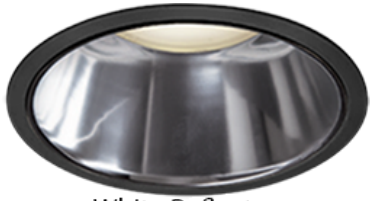

Item no. DD099-3015WB9027D

Series Name: Φ 125 Spark (Deep Cone)

White Reflector

Installation	Recessed mount
Type	
Fixture wattage	30.3W
Beam angle	17 deg
Color Temp.	2700K
CRI	Ra>90
Luminous	2317 lm
Body	Die-cast aluminum alloy
Body finish	N/A
Trim finish	Black
Reflector finish	White
IP Rate	IP20
Light source	COB module
Input Voltage	AC220~240V
Dimming Type	Non-Dimmable
Certificate	CE, CCC
Cut Hole	125mm