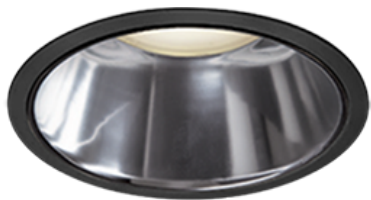

Item no. DD099-3015WB9030D

Series Name: Φ 125 Spark (Deep Cone)

White Reflector

Installation	Recessed mount
Type	Φ 125 Spark (Deep Cone)
Fixture wattage	30.3W
Beam angle	17 deg
Color Temp.	3000K
CRI	Ra>90
Luminous	2413 lm
Body	Die-cast aluminum alloy
Body finish	N/A
Trim finish	Black
Reflector finish	White
IP Rate	IP20
Light source	COB module
Input Voltage	AC220~240V
Dimming Type	Non-Dimmable
Certificate	CE, CCC
Cut Hole	125mm