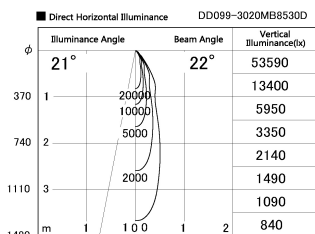

Item no. DD099-3020MB8530D

Series Name: Φ 125 Spark (Deep Cone)

Installation	Recessed mount
Type	
Fixture wattage	30.3W
Beam angle	22 deg
Color Temp.	3000K
CRI	Ra>85
Luminous	2813 lm
Body	Die-cast aluminum alloy
Body finish	N/A
Trim finish	Black
Reflector finish	Mirror
IP Rate	IP20
Light source	COB module
Input Voltage	AC220~240V
Dimming Type	Non-Dimmable
Certificate	CE, CCC
Cut Hole	125mm