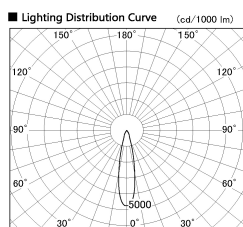

Item no. DD099-3020MB8530D

Series Name: Φ 125 Spark (Deep Cone)

Installation	Recessed mount
Type	
Fixture wattage	30.3W
Beam angle	22 deg
Color Temp.	3000K
CRI	Ra>85
Luminous	2813 lm
Body	Die-cast aluminum alloy
Body finish	N/A
Trim finish	Black
Reflector finish	Mirror
IP Rate	IP20
Light source	COB module
Input Voltage	AC220~240V
Dimming Type	Non-Dimmable
Certificate	CE, CCC
Cut Hole	125mm