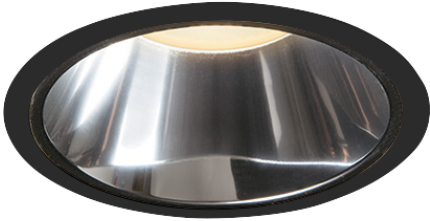

Item no. DD099-3020MB8535D

Series Name: Φ 125 Spark (Deep Cone)

| | |
|------------------|-------------------------|
| Installation | Recessed mount |
| Type | |
| Fixture wattage | 30.3W |
| Beam angle | 22 deg |
| Color Temp. | 3500K |
| CRI | Ra>85 |
| Luminous | 2869 lm |
| Body | Die-cast aluminum alloy |
| Body finish | N/A |
| Trim finish | Black |
| Reflector finish | Mirror |
| IP Rate | IP20 |
| Light source | COB module |
| Input Voltage | AC220~240V |
| Dimming Type | Non-Dimmable |
| Certificate | CE, CCC |
| Cut Hole | 125mm |