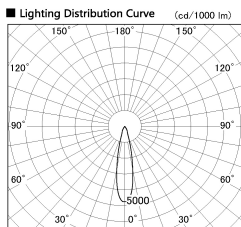

Item no. DD099-3020MB8535D

Series Name: Φ 125 Spark (Deep Cone)

| | |
|------------------|-------------------------|
| Installation | Recessed mount |
| Type | |
| Fixture wattage | 30.3W |
| Beam angle | 22 deg |
| Color Temp. | 3500K |
| CRI | Ra>85 |
| Luminous | 2869 lm |
| Body | Die-cast aluminum alloy |
| Body finish | N/A |
| Trim finish | Black |
| Reflector finish | Mirror |
| IP Rate | IP20 |
| Light source | COB module |
| Input Voltage | AC220~240V |
| Dimming Type | Non-Dimmable |
| Certificate | CE, CCC |
| Cut Hole | 125mm |