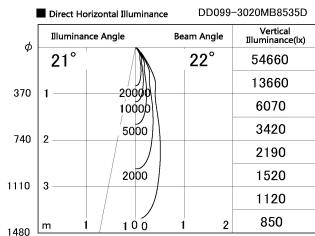

Item no. DD099-3020MB8535D

Series Name: Φ 125 Spark (Deep Cone)

| | |
|------------------|-------------------------|
| Installation | Recessed mount |
| Type | |
| Fixture wattage | 30.3W |
| Beam angle | 22 deg |
| Color Temp. | 3500K |
| CRI | Ra>85 |
| Luminous | 2869 lm |
| Body | Die-cast aluminum alloy |
| Body finish | N/A |
| Trim finish | Black |
| Reflector finish | Mirror |
| IP Rate | IP20 |
| Light source | COB module |
| Input Voltage | AC220~240V |
| Dimming Type | Non-Dimmable |
| Certificate | CE, CCC |
| Cut Hole | 125mm |