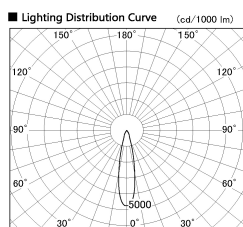

Item no. DD099-3020MB8540D

Series Name: Φ 125 Spark (Deep Cone)

Installation	Recessed mount
Type	
Fixture wattage	30.3W
Beam angle	22 deg
Color Temp.	4000K
CRI	Ra>85
Luminous	2897 lm
Body	Die-cast aluminum alloy
Body finish	N/A
Trim finish	Black
Reflector finish	Mirror
IP Rate	IP20
Light source	COB module
Input Voltage	AC220~240V
Dimming Type	Non-Dimmable
Certificate	CE, CCC
Cut Hole	125mm