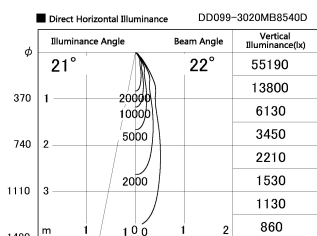

Item no. DD099-3020MB8540D

Series Name: Φ 125 Spark (Deep Cone)

Installation	Recessed mount
Type	
Fixture wattage	30.3W
Beam angle	22 deg
Color Temp.	4000K
CRI	Ra>85
Luminous	2897 lm
Body	Die-cast aluminum alloy
Body finish	N/A
Trim finish	Black
Reflector finish	Mirror
IP Rate	IP20
Light source	COB module
Input Voltage	AC220~240V
Dimming Type	Non-Dimmable
Certificate	CE, CCC
Cut Hole	125mm