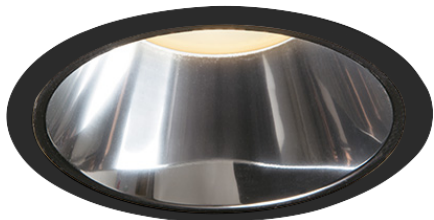

Item no. DD099-3020MB8540D

Series Name: Φ 125 Spark (Deep Cone)

Installation	Recessed mount
Type	Φ 125 Spark (Deep Cone)
Fixture wattage	30.3W
Beam angle	22 deg
Color Temp.	4000K
CRI	Ra>85
Luminous	2897 lm
Body	Die-cast aluminum alloy
Body finish	N/A
Trim finish	Black
Reflector finish	Mirror
IP Rate	IP20
Light source	COB module
Input Voltage	AC220~240V
Dimming Type	Non-Dimmable
Certificate	CE, CCC
Cut Hole	125mm