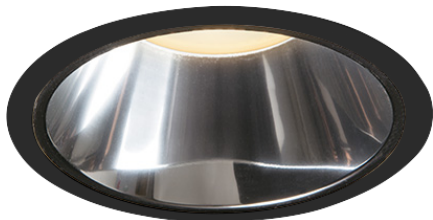

Item no. DD099-3020MB9030D

Series Name: Φ 125 Spark (Deep Cone)

Installation	Recessed mount
Type	Φ 125 Spark (Deep Cone)
Fixture wattage	30.3W
Beam angle	22 deg
Color Temp.	3000K
CRI	Ra>90
Luminous	2558 lm
Body	Die-cast aluminum alloy
Body finish	N/A
Trim finish	Black
Reflector finish	Mirror
IP Rate	IP20
Light source	COB module
Input Voltage	AC220~240V
Dimming Type	Non-Dimmable
Certificate	CE, CCC
Cut Hole	125mm