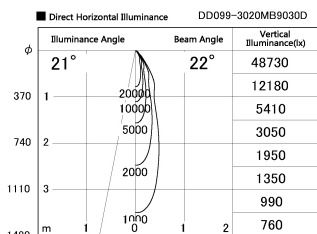

Item no. DD099-3020MB9030D

Series Name: Φ 125 Spark (Deep Cone)

Installation	Recessed mount
Type	
Fixture wattage	30.3W
Beam angle	22 deg
Color Temp.	3000K
CRI	Ra>90
Luminous	2558 lm
Body	Die-cast aluminum alloy
Body finish	N/A
Trim finish	Black
Reflector finish	Mirror
IP Rate	IP20
Light source	COB module
Input Voltage	AC220~240V
Dimming Type	Non-Dimmable
Certificate	CE, CCC
Cut Hole	125mm