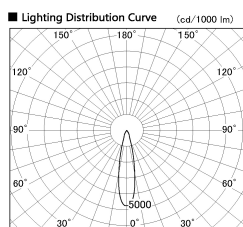

Item no. DD099-3020MB9030D

Series Name: Φ 125 Spark (Deep Cone)

Installation	Recessed mount
Type	
Fixture wattage	30.3W
Beam angle	22 deg
Color Temp.	3000K
CRI	Ra>90
Luminous	2558 lm
Body	Die-cast aluminum alloy
Body finish	N/A
Trim finish	Black
Reflector finish	Mirror
IP Rate	IP20
Light source	COB module
Input Voltage	AC220~240V
Dimming Type	Non-Dimmable
Certificate	CE, CCC
Cut Hole	125mm