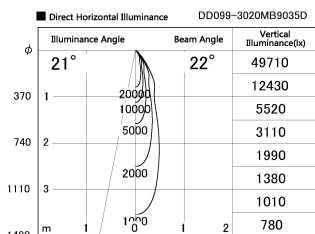

Item no. DD099-3020MB9035D

Series Name:  $\Phi$ 125 Spark (Deep Cone)

Installation	Recessed mount
Type	
Fixture wattage	30.3W
Beam angle	22 deg
Color Temp.	3500K
CRI	Ra>90
Luminous	2609 lm
Body	Die-cast aluminum alloy
Body finish	N/A
Trim finish	Black
Reflector finish	Mirror
IP Rate	IP20
Light source	COB module
Input Voltage	AC220~240V
Dimming Type	Non-Dimmable
Certificate	CE, CCC
Cut Hole	125mm