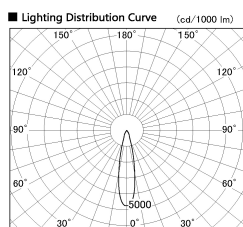

Item no. DD099-3020MB9035D

Series Name:  $\Phi$ 125 Spark (Deep Cone)

Installation	Recessed mount
Type	
Fixture wattage	30.3W
Beam angle	22 deg
Color Temp.	3500K
CRI	Ra>90
Luminous	2609 lm
Body	Die-cast aluminum alloy
Body finish	N/A
Trim finish	Black
Reflector finish	Mirror
IP Rate	IP20
Light source	COB module
Input Voltage	AC220~240V
Dimming Type	Non-Dimmable
Certificate	CE, CCC
Cut Hole	125mm