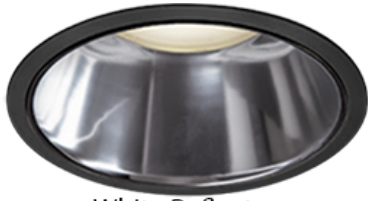

Item no. DD099-3020WB8535D

Series Name: Φ 125 Spark (Deep Cone)

White Reflector

Installation	Recessed mount
Type	
Fixture wattage	30.3W
Beam angle	26 deg
Color Temp.	3500K
CRI	Ra>85
Luminous	2699 lm
Body	Die-cast aluminum alloy
Body finish	N/A
Trim finish	Black
Reflector finish	White
IP Rate	IP20
Light source	COB module
Input Voltage	AC220~240V
Dimming Type	Non-Dimmable
Certificate	CE, CCC
Cut Hole	125mm