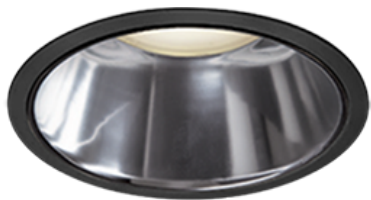

Item no. DD099-3020WB8540D

Series Name: Φ 125 Spark (Deep Cone)

White Reflector

Installation	Recessed mount
Type	Φ 125 Spark (Deep Cone)
Fixture wattage	30.3W
Beam angle	26 deg
Color Temp.	4000K
CRI	Ra>85
Luminous	2725 lm
Body	Die-cast aluminum alloy
Body finish	N/A
Trim finish	Black
Reflector finish	White
IP Rate	IP20
Light source	COB module
Input Voltage	AC220~240V
Dimming Type	Non-Dimmable
Certificate	CE, CCC
Cut Hole	125mm