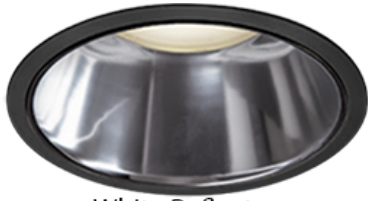

Item no. DD099-3020WB9030D

Series Name:  $\Phi$ 125 Spark (Deep Cone)

White Reflector

Installation	Recessed mount
Type	$\Phi$ 125 Spark (Deep Cone)
Fixture wattage	30.3W
Beam angle	26 deg
Color Temp.	3000K
CRI	Ra>90
Luminous	2406 lm
Body	Die-cast aluminum alloy
Body finish	N/A
Trim finish	Black
Reflector finish	White
IP Rate	IP20
Light source	COB module
Input Voltage	AC220~240V
Dimming Type	Non-Dimmable
Certificate	CE, CCC
Cut Hole	125mm