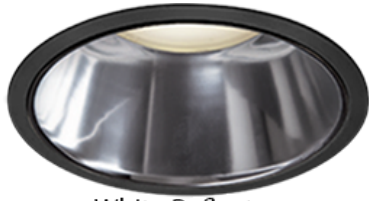

Item no. DD099-3020WB9040D

Series Name: Φ 125 Spark (Deep Cone)

White Reflector

Installation	Recessed mount
Type	Φ 125 Spark (Deep Cone)
Fixture wattage	30.3W
Beam angle	26 deg
Color Temp.	4000K
CRI	Ra>90
Luminous	2478 lm
Body	Die-cast aluminum alloy
Body finish	N/A
Trim finish	Black
Reflector finish	White
IP Rate	IP20
Light source	COB module
Input Voltage	AC220~240V
Dimming Type	Non-Dimmable
Certificate	CE, CCC
Cut Hole	125mm