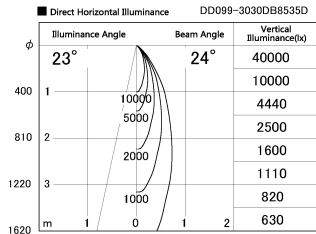

Item no. DD099-3030DB8535D

Series Name: Φ 125 Spark (Deep Cone)

With Dark Mirror Reflector

Installation	Recessed mount
Type	
Fixture wattage	30.3W
Beam angle	24 deg
Color Temp.	3500K
CRI	Ra>85
Luminous	2754 lm
Body	Die-cast aluminum alloy
Body finish	N/A
Trim finish	Black
Reflector finish	Dark Mirror
IP Rate	IP20
Light source	COB module
Input Voltage	AC220~240V
Dimming Type	Non-Dimmable
Certificate	CE, CCC
Cut Hole	125mm