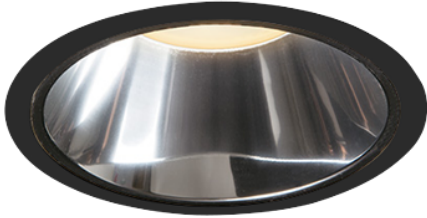

Item no. DD099-3030DB8535D

Series Name: Φ 125 Spark (Deep Cone)

With Dark Mirror Reflector

Installation	Recessed mount
Type	
Fixture wattage	30.3W
Beam angle	24 deg
Color Temp.	3500K
CRI	Ra>85
Luminous	2754 lm
Body	Die-cast aluminum alloy
Body finish	N/A
Trim finish	Black
Reflector finish	Dark Mirror
IP Rate	IP20
Light source	COB module
Input Voltage	AC220~240V
Dimming Type	Non-Dimmable
Certificate	CE, CCC
Cut Hole	125mm