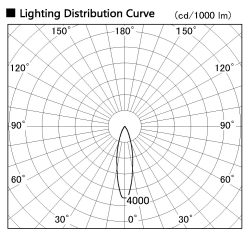

Item no. DD099-3030DB8535D

Series Name: Φ 125 Spark (Deep Cone)

With Dark Mirror Reflector

Installation	Recessed mount
Type	
Fixture wattage	30.3W
Beam angle	24 deg
Color Temp.	3500K
CRI	Ra>85
Luminous	2754 lm
Body	Die-cast aluminum alloy
Body finish	N/A
Trim finish	Black
Reflector finish	Dark Mirror
IP Rate	IP20
Light source	COB module
Input Voltage	AC220~240V
Dimming Type	Non-Dimmable
Certificate	CE, CCC
Cut Hole	125mm