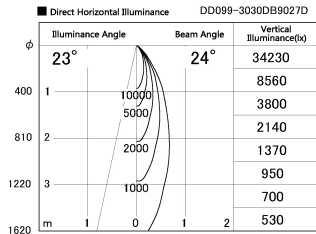

Item no. DD099-3030DB9027D

Series Name: Φ 125 Spark (Deep Cone)

With Dark Mirror Reflector

Installation	Recessed mount
Type	
Fixture wattage	30.3W
Beam angle	24 deg
Color Temp.	2700K
CRI	Ra>90
Luminous	2357 lm
Body	Die-cast aluminum alloy
Body finish	N/A
Trim finish	Black
Reflector finish	Dark Mirror
IP Rate	IP20
Light source	COB module
Input Voltage	AC220~240V
Dimming Type	Non-Dimmable
Certificate	CE, CCC
Cut Hole	125mm