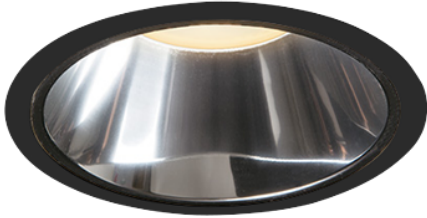

Item no. DD099-3030DB9027D

Series Name: Φ 125 Spark (Deep Cone)

With Dark Mirror Reflector

Installation	Recessed mount
Type	
Fixture wattage	30.3W
Beam angle	24 deg
Color Temp.	2700K
CRI	Ra>90
Luminous	2357 lm
Body	Die-cast aluminum alloy
Body finish	N/A
Trim finish	Black
Reflector finish	Dark Mirror
IP Rate	IP20
Light source	COB module
Input Voltage	AC220~240V
Dimming Type	Non-Dimmable
Certificate	CE, CCC
Cut Hole	125mm