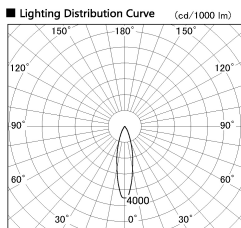

Item no. DD099-3030DB9027D

Series Name: Φ 125 Spark (Deep Cone)

With Dark Mirror Reflector

Installation	Recessed mount
Type	
Fixture wattage	30.3W
Beam angle	24 deg
Color Temp.	2700K
CRI	Ra>90
Luminous	2357 lm
Body	Die-cast aluminum alloy
Body finish	N/A
Trim finish	Black
Reflector finish	Dark Mirror
IP Rate	IP20
Light source	COB module
Input Voltage	AC220~240V
Dimming Type	Non-Dimmable
Certificate	CE, CCC
Cut Hole	125mm