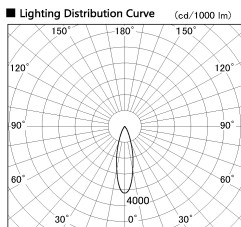

Item no. DD099-3030MB8527D

Series Name: Φ 125 Spark (Deep Cone)

Installation	Recessed mount
Type	
Fixture wattage	30.3W
Beam angle	27 deg
Color Temp.	2700K
CRI	Ra>85
Luminous	2716 lm
Body	Die-cast aluminum alloy
Body finish	N/A
Trim finish	Black
Reflector finish	Mirror
IP Rate	IP20
Light source	COB module
Input Voltage	AC220~240V
Dimming Type	Non-Dimmable
Certificate	CE, CCC
Cut Hole	125mm