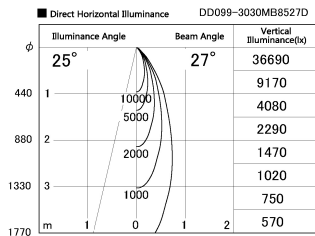

Item no. DD099-3030MB8527D

Series Name: Φ 125 Spark (Deep Cone)

Installation	Recessed mount
Type	
Fixture wattage	30.3W
Beam angle	27 deg
Color Temp.	2700K
CRI	Ra>85
Luminous	2716 lm
Body	Die-cast aluminum alloy
Body finish	N/A
Trim finish	Black
Reflector finish	Mirror
IP Rate	IP20
Light source	COB module
Input Voltage	AC220~240V
Dimming Type	Non-Dimmable
Certificate	CE, CCC
Cut Hole	125mm