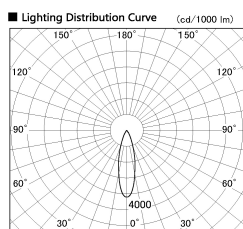

Item no. DD099-3030MB8530D

Series Name: Φ 125 Spark (Deep Cone)

Installation	Recessed mount
Type	
Fixture wattage	30.3W
Beam angle	27 deg
Color Temp.	3000K
CRI	Ra>85
Luminous	2829 lm
Body	Die-cast aluminum alloy
Body finish	N/A
Trim finish	Black
Reflector finish	Mirror
IP Rate	IP20
Light source	COB module
Input Voltage	AC220~240V
Dimming Type	Non-Dimmable
Certificate	CE, CCC
Cut Hole	125mm