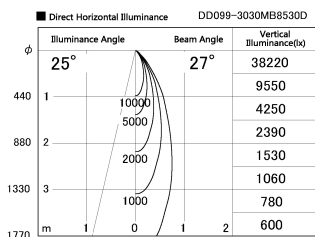

Item no. DD099-3030MB8530D

Series Name: Φ 125 Spark (Deep Cone)

Installation	Recessed mount
Type	
Fixture wattage	30.3W
Beam angle	27 deg
Color Temp.	3000K
CRI	Ra>85
Luminous	2829 lm
Body	Die-cast aluminum alloy
Body finish	N/A
Trim finish	Black
Reflector finish	Mirror
IP Rate	IP20
Light source	COB module
Input Voltage	AC220~240V
Dimming Type	Non-Dimmable
Certificate	CE, CCC
Cut Hole	125mm