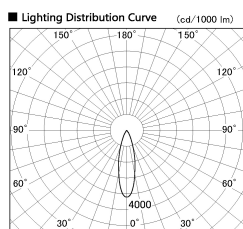

Item no. DD099-3030MB9027D

Series Name: Φ 125 Spark (Deep Cone)

Installation	Recessed mount
Type	
Fixture wattage	30.3W
Beam angle	27 deg
Color Temp.	2700K
CRI	Ra>90
Luminous	2469 lm
Body	Die-cast aluminum alloy
Body finish	N/A
Trim finish	Black
Reflector finish	Mirror
IP Rate	IP20
Light source	COB module
Input Voltage	AC220~240V
Dimming Type	Non-Dimmable
Certificate	CE, CCC
Cut Hole	125mm