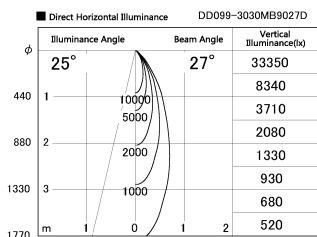

Item no. DD099-3030MB9027D

Series Name: Φ 125 Spark (Deep Cone)

Installation	Recessed mount
Type	
Fixture wattage	30.3W
Beam angle	27 deg
Color Temp.	2700K
CRI	Ra>90
Luminous	2469 lm
Body	Die-cast aluminum alloy
Body finish	N/A
Trim finish	Black
Reflector finish	Mirror
IP Rate	IP20
Light source	COB module
Input Voltage	AC220~240V
Dimming Type	Non-Dimmable
Certificate	CE, CCC
Cut Hole	125mm