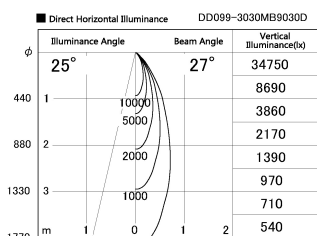

Item no. DD099-3030MB9030D

Series Name: Φ 125 Spark (Deep Cone)

Installation	Recessed mount
Type	
Fixture wattage	30.3W
Beam angle	27 deg
Color Temp.	3000K
CRI	Ra>90
Luminous	2572 lm
Body	Die-cast aluminum alloy
Body finish	N/A
Trim finish	Black
Reflector finish	Mirror
IP Rate	IP20
Light source	COB module
Input Voltage	AC220~240V
Dimming Type	Non-Dimmable
Certificate	CE, CCC
Cut Hole	125mm