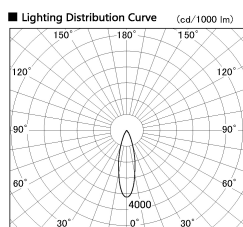

Item no. DD099-3030MB9030D

Series Name: Φ 125 Spark (Deep Cone)

Installation	Recessed mount
Type	
Fixture wattage	30.3W
Beam angle	27 deg
Color Temp.	3000K
CRI	Ra>90
Luminous	2572 lm
Body	Die-cast aluminum alloy
Body finish	N/A
Trim finish	Black
Reflector finish	Mirror
IP Rate	IP20
Light source	COB module
Input Voltage	AC220~240V
Dimming Type	Non-Dimmable
Certificate	CE, CCC
Cut Hole	125mm