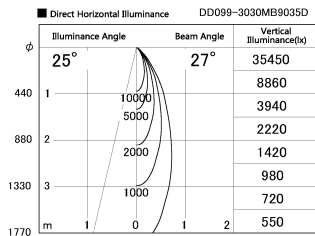

Item no. DD099-3030MB9035D

Series Name:  $\Phi$ 125 Spark (Deep Cone)

Installation	Recessed mount
Type	
Fixture wattage	30.3W
Beam angle	27 deg
Color Temp.	3500K
CRI	Ra>90
Luminous	2624 lm
Body	Die-cast aluminum alloy
Body finish	N/A
Trim finish	Black
Reflector finish	Mirror
IP Rate	IP20
Light source	COB module
Input Voltage	AC220~240V
Dimming Type	Non-Dimmable
Certificate	CE, CCC
Cut Hole	125mm