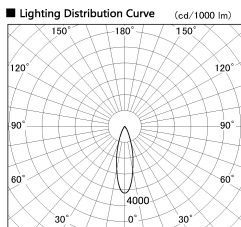

Item no. DD099-3030MB9035D

Series Name:  $\Phi$ 125 Spark (Deep Cone)

Installation	Recessed mount
Type	
Fixture wattage	30.3W
Beam angle	27 deg
Color Temp.	3500K
CRI	Ra>90
Luminous	2624 lm
Body	Die-cast aluminum alloy
Body finish	N/A
Trim finish	Black
Reflector finish	Mirror
IP Rate	IP20
Light source	COB module
Input Voltage	AC220~240V
Dimming Type	Non-Dimmable
Certificate	CE, CCC
Cut Hole	125mm