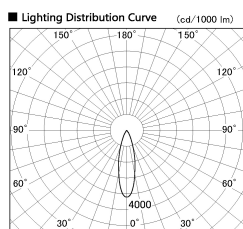

Item no. DD099-3030MB9040D

Series Name:  $\Phi$ 125 Spark (Deep Cone)

Installation	Recessed mount
Type	
Fixture wattage	30.3W
Beam angle	27 deg
Color Temp.	4000K
CRI	Ra>90
Luminous	2649 lm
Body	Die-cast aluminum alloy
Body finish	N/A
Trim finish	Black
Reflector finish	Mirror
IP Rate	IP20
Light source	COB module
Input Voltage	AC220~240V
Dimming Type	Non-Dimmable
Certificate	CE, CCC
Cut Hole	125mm