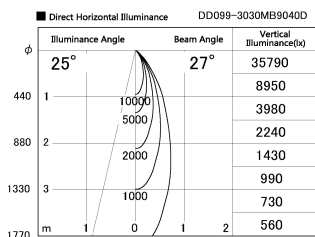

Item no. DD099-3030MB9040D

Series Name:  $\Phi$ 125 Spark (Deep Cone)

Installation	Recessed mount
Type	
Fixture wattage	30.3W
Beam angle	27 deg
Color Temp.	4000K
CRI	Ra>90
Luminous	2649 lm
Body	Die-cast aluminum alloy
Body finish	N/A
Trim finish	Black
Reflector finish	Mirror
IP Rate	IP20
Light source	COB module
Input Voltage	AC220~240V
Dimming Type	Non-Dimmable
Certificate	CE, CCC
Cut Hole	125mm