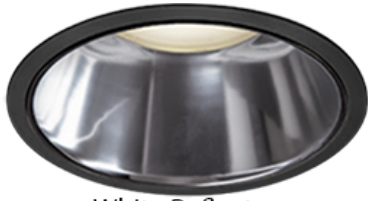

Item no. DD099-3030WB8527D

Series Name: Φ 125 Spark (Deep Cone)

White Reflector

Installation	Recessed mount
Type	Φ 125 Spark (Deep Cone)
Fixture wattage	30.3W
Beam angle	33 deg
Color Temp.	2700K
CRI	Ra>85
Luminous	2507 lm
Body	Die-cast aluminum alloy
Body finish	N/A
Trim finish	Black
Reflector finish	White
IP Rate	IP20
Light source	COB module
Input Voltage	AC220~240V
Dimming Type	Non-Dimmable
Certificate	CE, CCC
Cut Hole	125mm