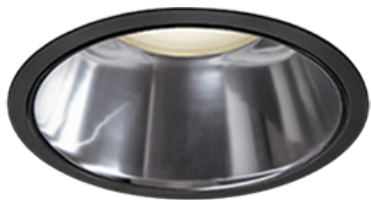

Item no. DD099-3030WB9027D

Series Name: Φ 125 Spark (Deep Cone)

White Reflector

Installation	Recessed mount
Type	
Fixture wattage	30.3W
Beam angle	33 deg
Color Temp.	2700K
CRI	Ra>90
Luminous	2279 lm
Body	Die-cast aluminum alloy
Body finish	N/A
Trim finish	Black
Reflector finish	White
IP Rate	IP20
Light source	COB module
Input Voltage	AC220~240V
Dimming Type	Non-Dimmable
Certificate	CE, CCC
Cut Hole	125mm