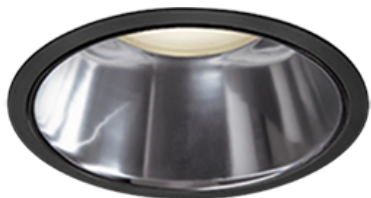

Item no. DD099-3030WB9030D

Series Name: Φ 125 Spark (Deep Cone)

White Reflector

Installation	Recessed mount
Type	Φ 125 Spark (Deep Cone)
Fixture wattage	30.3W
Beam angle	33 deg
Color Temp.	3000K
CRI	Ra>90
Luminous	2374 lm
Body	Die-cast aluminum alloy
Body finish	N/A
Trim finish	Black
Reflector finish	White
IP Rate	IP20
Light source	COB module
Input Voltage	AC220~240V
Dimming Type	Non-Dimmable
Certificate	CE, CCC
Cut Hole	125mm