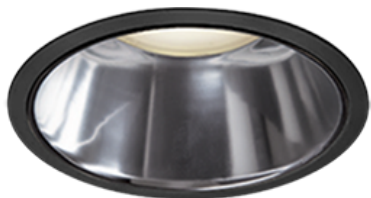

Item no. DD099-3030WB9035D

Series Name: Φ 125 Spark (Deep Cone)

White Reflector

| | |
|------------------|------------------------------|
| Installation | Recessed mount |
| Type | Φ 125 Spark (Deep Cone) |
| Fixture wattage | 30.3W |
| Beam angle | 33 deg |
| Color Temp. | 3500K |
| CRI | Ra>90 |
| Luminous | 2422 lm |
| Body | Die-cast aluminum alloy |
| Body finish | N/A |
| Trim finish | Black |
| Reflector finish | White |
| IP Rate | IP20 |
| Light source | COB module |
| Input Voltage | AC220~240V |
| Dimming Type | Non-Dimmable |
| Certificate | CE, CCC |
| Cut Hole | 125mm |