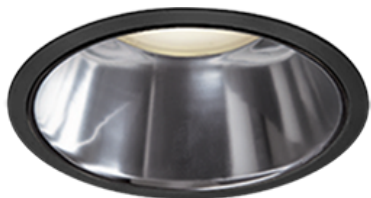

Item no. DD099-3030WB9040D

Series Name:  $\Phi$ 125 Spark (Deep Cone)

White Reflector

Installation	Recessed mount
Type	
Fixture wattage	30.3W
Beam angle	33 deg
Color Temp.	4000K
CRI	Ra>90
Luminous	2445 lm
Body	Die-cast aluminum alloy
Body finish	N/A
Trim finish	Black
Reflector finish	White
IP Rate	IP20
Light source	COB module
Input Voltage	AC220~240V
Dimming Type	Non-Dimmable
Certificate	CE, CCC
Cut Hole	125mm