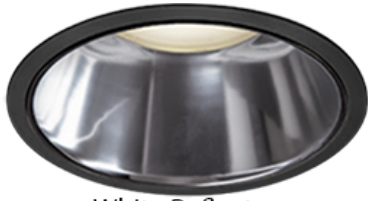

Item no. DD099-3030WB9040D

Series Name: Φ 125 Spark (Deep Cone)

White Reflector

Installation	Recessed mount
Type	Φ 125 Spark (Deep Cone)
Fixture wattage	30.3W
Beam angle	33 deg
Color Temp.	4000K
CRI	Ra>90
Luminous	2445 lm
Body	Die-cast aluminum alloy
Body finish	N/A
Trim finish	Black
Reflector finish	White
IP Rate	IP20
Light source	COB module
Input Voltage	AC220~240V
Dimming Type	Non-Dimmable
Certificate	CE, CCC
Cut Hole	125mm