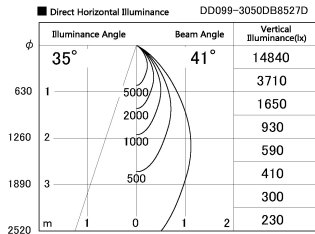

Item no. DD099-3050DB8527D

Series Name: Φ 125 Spark (Deep Cone)

With Dark Mirror Reflector

Installation	Recessed mount
Type	Φ 125 Spark (Deep Cone)
Fixture wattage	30.3W
Beam angle	41 deg
Color Temp.	2700K
CRI	Ra>85
Luminous	2375 lm
Body	Die-cast aluminum alloy
Body finish	N/A
Trim finish	Black
Reflector finish	Dark Mirror
IP Rate	IP20
Light source	COB module
Input Voltage	AC220~240V
Dimming Type	Non-Dimmable
Certificate	CE, CCC
Cut Hole	125mm