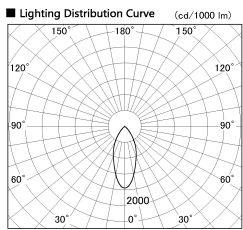

Item no. DD099-3050DB8527D

Series Name: Φ 125 Spark (Deep Cone)

With Dark Mirror Reflector

Installation	Recessed mount
Type	Φ 125 Spark (Deep Cone)
Fixture wattage	30.3W
Beam angle	41 deg
Color Temp.	2700K
CRI	Ra>85
Luminous	2375 lm
Body	Die-cast aluminum alloy
Body finish	N/A
Trim finish	Black
Reflector finish	Dark Mirror
IP Rate	IP20
Light source	COB module
Input Voltage	AC220~240V
Dimming Type	Non-Dimmable
Certificate	CE, CCC
Cut Hole	125mm