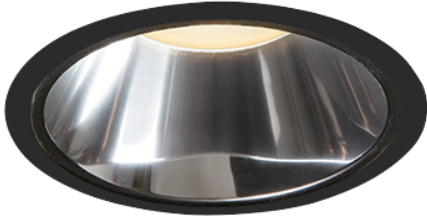

Item no. DD099-3050DB8527D

Series Name: Φ 125 Spark (Deep Cone)

With Dark Mirror Reflector

Installation	Recessed mount
Type	Φ 125 Spark (Deep Cone)
Fixture wattage	30.3W
Beam angle	41 deg
Color Temp.	2700K
CRI	Ra>85
Luminous	2375 lm
Body	Die-cast aluminum alloy
Body finish	N/A
Trim finish	Black
Reflector finish	Dark Mirror
IP Rate	IP20
Light source	COB module
Input Voltage	AC220~240V
Dimming Type	Non-Dimmable
Certificate	CE, CCC
Cut Hole	125mm