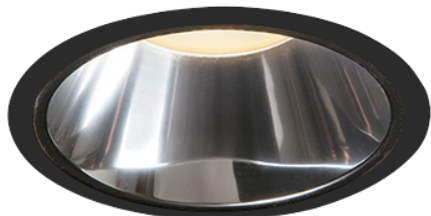

Item no. DD099-3050DB8530D

Series Name: Φ 125 Spark (Deep Cone)

With Dark Mirror Reflector

Installation	Recessed mount
Type	Φ 125 Spark (Deep Cone)
Fixture wattage	30.3W
Beam angle	41 deg
Color Temp.	3000K
CRI	Ra>85
Luminous	2474 lm
Body	Die-cast aluminum alloy
Body finish	N/A
Trim finish	Black
Reflector finish	Dark Mirror
IP Rate	IP20
Light source	COB module
Input Voltage	AC220~240V
Dimming Type	Non-Dimmable
Certificate	CE, CCC
Cut Hole	125mm