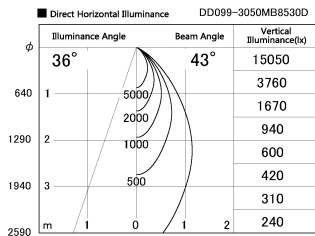

Item no. DD099-3050MB8530D

Series Name: Φ 125 Spark (Deep Cone)

Installation	Recessed mount
Type	
Fixture wattage	30.3W
Beam angle	43 deg
Color Temp.	3000K
CRI	Ra>85
Luminous	2488 lm
Body	Die-cast aluminum alloy
Body finish	N/A
Trim finish	Black
Reflector finish	Mirror
IP Rate	IP20
Light source	COB module
Input Voltage	AC220~240V
Dimming Type	Non-Dimmable
Certificate	CE, CCC
Cut Hole	125mm