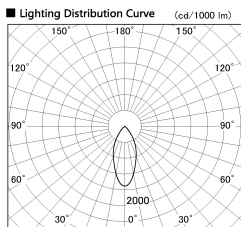

Item no. DD099-3050MB8530D

Series Name: Φ 125 Spark (Deep Cone)

Installation	Recessed mount
Type	
Fixture wattage	30.3W
Beam angle	43 deg
Color Temp.	3000K
CRI	Ra>85
Luminous	2488 lm
Body	Die-cast aluminum alloy
Body finish	N/A
Trim finish	Black
Reflector finish	Mirror
IP Rate	IP20
Light source	COB module
Input Voltage	AC220~240V
Dimming Type	Non-Dimmable
Certificate	CE, CCC
Cut Hole	125mm