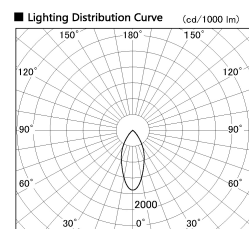

Item no. DD099-3050MB8530D

Series Name: Φ 125 Spark (Deep Cone)

Installation	Recessed mount
Type	Φ 125 Spark (Deep Cone)
Fixture wattage	30.3W
Beam angle	43 deg
Color Temp.	3000K
CRI	Ra>85
Luminous	2488 lm
Body	Die-cast aluminum alloy
Body finish	N/A
Trim finish	Black
Reflector finish	Mirror
IP Rate	IP20
Light source	COB module
Input Voltage	AC220~240V
Dimming Type	Non-Dimmable
Certificate	CE, CCC
Cut Hole	125mm