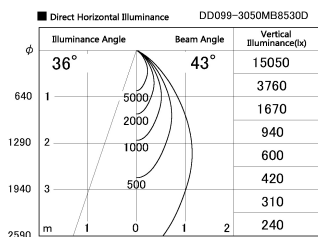

Item no. DD099-3050MB8530D

Series Name: Φ 125 Spark (Deep Cone)

Installation	Recessed mount
Type	Φ 125 Spark (Deep Cone)
Fixture wattage	30.3W
Beam angle	43 deg
Color Temp.	3000K
CRI	Ra>85
Luminous	2488 lm
Body	Die-cast aluminum alloy
Body finish	N/A
Trim finish	Black
Reflector finish	Mirror
IP Rate	IP20
Light source	COB module
Input Voltage	AC220~240V
Dimming Type	Non-Dimmable
Certificate	CE, CCC
Cut Hole	125mm