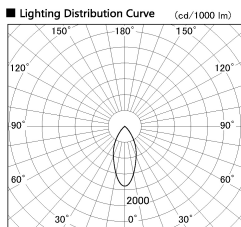

Item no. DD099-3050MB8540D

Series Name: Φ 125 Spark (Deep Cone)

| | |
|------------------|------------------------------|
| Installation | Recessed mount |
| Type | Φ 125 Spark (Deep Cone) |
| Fixture wattage | 30.3W |
| Beam angle | 43 deg |
| Color Temp. | 4000K |
| CRI | Ra>85 |
| Luminous | 2563 lm |
| Body | Die-cast aluminum alloy |
| Body finish | N/A |
| Trim finish | Black |
| Reflector finish | Mirror |
| IP Rate | IP20 |
| Light source | COB module |
| Input Voltage | AC220~240V |
| Dimming Type | Non-Dimmable |
| Certificate | CE, CCC |
| Cut Hole | 125mm |