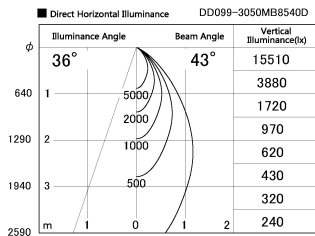

Item no. DD099-3050MB8540D

Series Name: Φ 125 Spark (Deep Cone)

| | |
|------------------|------------------------------|
| Installation | Recessed mount |
| Type | Φ 125 Spark (Deep Cone) |
| Fixture wattage | 30.3W |
| Beam angle | 43 deg |
| Color Temp. | 4000K |
| CRI | Ra>85 |
| Luminous | 2563 lm |
| Body | Die-cast aluminum alloy |
| Body finish | N/A |
| Trim finish | Black |
| Reflector finish | Mirror |
| IP Rate | IP20 |
| Light source | COB module |
| Input Voltage | AC220~240V |
| Dimming Type | Non-Dimmable |
| Certificate | CE, CCC |
| Cut Hole | 125mm |