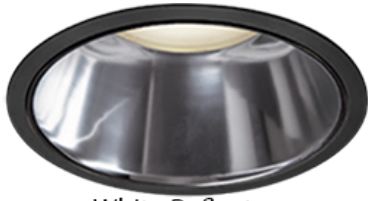

Item no. DD099-3050WB8527D

Series Name: Φ 125 Spark (Deep Cone)

White Reflector

Installation	Recessed mount
Type	Φ 125 Spark (Deep Cone)
Fixture wattage	30.3W
Beam angle	61 deg
Color Temp.	2700K
CRI	Ra>85
Luminous	2167 lm
Body	Die-cast aluminum alloy
Body finish	N/A
Trim finish	Black
Reflector finish	White
IP Rate	IP20
Light source	COB module
Input Voltage	AC220~240V
Dimming Type	Non-Dimmable
Certificate	CE, CCC
Cut Hole	125mm