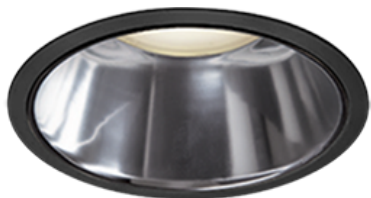

Item no. DD099-3050WB8530D

Series Name: Φ 125 Spark (Deep Cone)

White Reflector

Installation	Recessed mount
Type	Φ 125 Spark (Deep Cone)
Fixture wattage	30.3W
Beam angle	61 deg
Color Temp.	3000K
CRI	Ra>85
Luminous	2257 lm
Body	Die-cast aluminum alloy
Body finish	N/A
Trim finish	Black
Reflector finish	White
IP Rate	IP20
Light source	COB module
Input Voltage	AC220~240V
Dimming Type	Non-Dimmable
Certificate	CE, CCC
Cut Hole	125mm