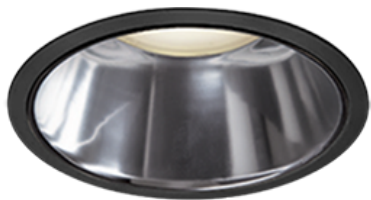

Item no. DD099-3050WB8535D

Series Name: Φ 125 Spark (Deep Cone)

White Reflector

Installation	Recessed mount
Type	Φ 125 Spark (Deep Cone)
Fixture wattage	30.3W
Beam angle	61 deg
Color Temp.	3500K
CRI	Ra>85
Luminous	2302 lm
Body	Die-cast aluminum alloy
Body finish	N/A
Trim finish	Black
Reflector finish	White
IP Rate	IP20
Light source	COB module
Input Voltage	AC220~240V
Dimming Type	Non-Dimmable
Certificate	CE, CCC
Cut Hole	125mm