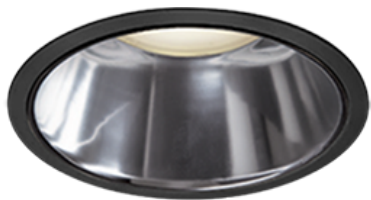

Item no. DD099-3050WB9027D

Series Name: Φ 125 Spark (Deep Cone)

White Reflector

Installation	Recessed mount
Type	Φ 125 Spark (Deep Cone)
Fixture wattage	30.3W
Beam angle	61 deg
Color Temp.	2700K
CRI	Ra>90
Luminous	1970 lm
Body	Die-cast aluminum alloy
Body finish	N/A
Trim finish	Black
Reflector finish	White
IP Rate	IP20
Light source	COB module
Input Voltage	AC220~240V
Dimming Type	Non-Dimmable
Certificate	CE, CCC
Cut Hole	125mm