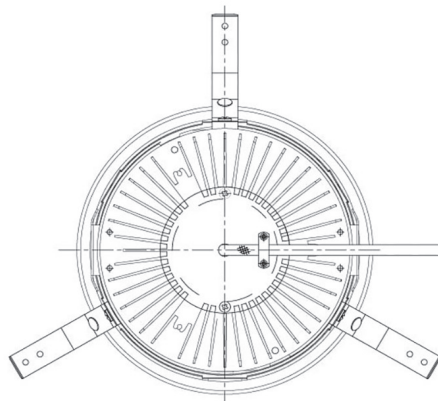

Item no. DD068-8050WW8535D-AS

Series Name: Asymmetric

Installation	Recessed mount
Type	Asymmetric
Fixture wattage	78.7W
Beam angle	78 x 64 deg.
Color Temp.	3500K
CRI	Ra>80
Luminous	5752 lm
Body	Die-cast aluminum alloy
Body finish	N/A
Trim finish	White
Reflector finish	White
IP Rate	IP20
Light source	COB module
Input Voltage	AC220~240V
Dimming Type	Non-Dimmable
Certificate	CE, CCC
Cut Hole	150mm

Height (Weight)	Wide flood
78.7W	177 (1.4kg)
58.5W	177 (1.4kg)
55.0W	177 (1.4kg)
42.8W	157 (1.1kg)
36.0W	157 (1.1kg)