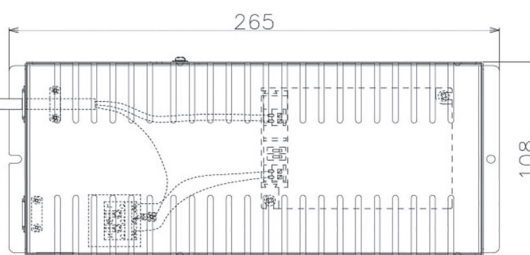

Item no. DD068-8050WW8535D-AS

Series Name: Asymmetric

Installation	Recessed mount
Type	
Fixture wattage	78.7W
Beam angle	78 x 64 deg.
Color Temp.	3500K
CRI	Ra>80
Luminous	5752 lm
Body	Die-cast aluminum alloy
Body finish	N/A
Trim finish	White
Reflector finish	White
IP Rate	IP20
Light source	COB module
Input Voltage	AC220~240V
Dimming Type	Non-Dimmable
Certificate	CE, CCC
Cut Hole	150mm

Height (Weight)	Wide flood
78.7W	177 (1.4kg)
58.5W	177 (1.4kg)
55.0W	177 (1.4kg)
42.8W	157 (1.1kg)
36.0W	157 (1.1kg)