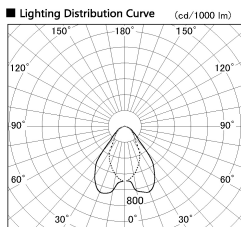

Item no. DD068-8050WW8535D-AS

Series Name: Asymmetric

Installation	Recessed mount
Type	Asymmetric
Fixture wattage	78.7W
Beam angle	78 x 64 deg.
Color Temp.	3500K
CRI	Ra>80
Luminous	5752 lm
Body	Die-cast aluminum alloy
Body finish	N/A
Trim finish	White
Reflector finish	White
IP Rate	IP20
Light source	COB module
Input Voltage	AC220~240V
Dimming Type	Non-Dimmable
Certificate	CE, CCC
Cut Hole	150mm

Height (Weight)	Wide flood
78.7W	177 (1.4kg)
58.5W	177 (1.4kg)
55.0W	177 (1.4kg)
42.8W	157 (1.1kg)
36.0W	157 (1.1kg)