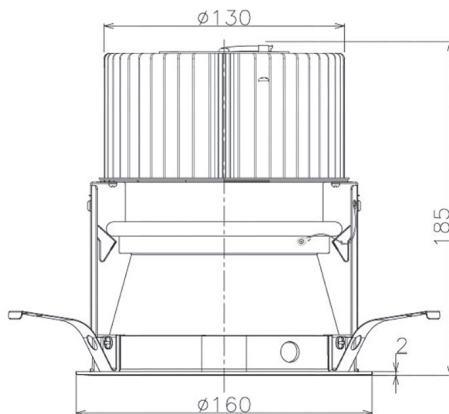

Item no. DD068-8050WW8535D-AS

Series Name: Asymmetric

Installation	Recessed mount
Type	Asymmetric
Fixture wattage	78.7W
Beam angle	78 x 64 deg.
Color Temp.	3500K
CRI	Ra>80
Luminous	5752 lm
Body	Die-cast aluminum alloy
Body finish	N/A
Trim finish	White
Reflector finish	White
IP Rate	IP20
Light source	COB module
Input Voltage	AC220~240V
Dimming Type	Non-Dimmable
Certificate	CE, CCC
Cut Hole	150mm

Height (Weight)	Wide flood
78.7W	177 (1.4kg)
58.5W	177 (1.4kg)
55.0W	177 (1.4kg)
42.8W	157 (1.1kg)
36.0W	157 (1.1kg)