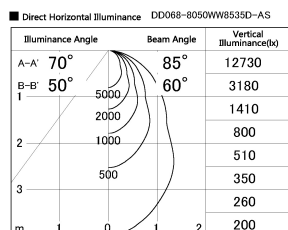

Item no. DD068-8050WW8535D-AS

Series Name: Asymmetric

Installation	Recessed mount
Type	
Fixture wattage	78.7W
Beam angle	78 x 64 deg.
Color Temp.	3500K
CRI	Ra>80
Luminous	5752 lm
Body	Die-cast aluminum alloy
Body finish	N/A
Trim finish	White
Reflector finish	White
IP Rate	IP20
Light source	COB module
Input Voltage	AC220~240V
Dimming Type	Non-Dimmable
Certificate	CE, CCC
Cut Hole	150mm

Height (Weight)	Wide flood
78.7W	177 (1.4kg)
58.5W	177 (1.4kg)
55.0W	177 (1.4kg)
42.8W	157 (1.1kg)
36.0W	157 (1.1kg)