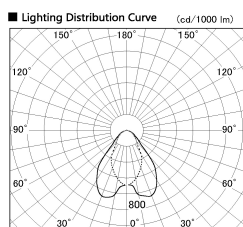

Item no. DD068-8050WW8535D-AS

Series Name: Asymmetric

Installation	Recessed mount
Type	
Fixture wattage	78.7W
Beam angle	78 x 64 deg.
Color Temp.	3500K
CRI	Ra>80
Luminous	5752 lm
Body	Die-cast aluminum alloy
Body finish	N/A
Trim finish	White
Reflector finish	White
IP Rate	IP20
Light source	COB module
Input Voltage	AC220~240V
Dimming Type	Non-Dimmable
Certificate	CE, CCC
Cut Hole	150mm

Height (Weight)	Wide flood
78.7W	177 (1.4kg)
58.5W	177 (1.4kg)
55.0W	177 (1.4kg)
42.8W	157 (1.1kg)
36.0W	157 (1.1kg)