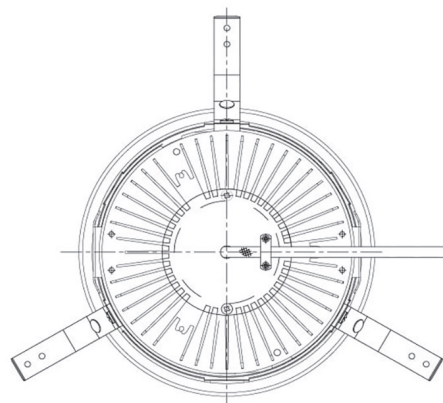

Item no. DD068-8050WW8535D-AS

Series Name: Asymmetric

Installation	Recessed mount
Type	
Fixture wattage	78.7W
Beam angle	78 x 64 deg.
Color Temp.	3500K
CRI	Ra>80
Luminous	5752 lm
Body	Die-cast aluminum alloy
Body finish	N/A
Trim finish	White
Reflector finish	White
IP Rate	IP20
Light source	COB module
Input Voltage	AC220~240V
Dimming Type	Non-Dimmable
Certificate	CE, CCC
Cut Hole	150mm

Height (Weight)	Wide flood
78.7W	177 (1.4kg)
58.5W	177 (1.4kg)
55.0W	177 (1.4kg)
42.8W	157 (1.1kg)
36.0W	157 (1.1kg)