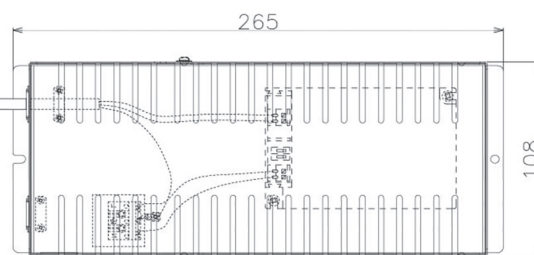

Item no. DD068-8050WW8535D-AS

Series Name: Asymmetric

Installation	Recessed mount
Type	Asymmetric
Fixture wattage	78.7W
Beam angle	78 x 64 deg.
Color Temp.	3500K
CRI	Ra>80
Luminous	5752 lm
Body	Die-cast aluminum alloy
Body finish	N/A
Trim finish	White
Reflector finish	White
IP Rate	IP20
Light source	COB module
Input Voltage	AC220~240V
Dimming Type	Non-Dimmable
Certificate	CE, CCC
Cut Hole	150mm

Height (Weight)	Wide flood
78.7W	177 (1.4kg)
58.5W	177 (1.4kg)
55.0W	177 (1.4kg)
42.8W	157 (1.1kg)
36.0W	157 (1.1kg)