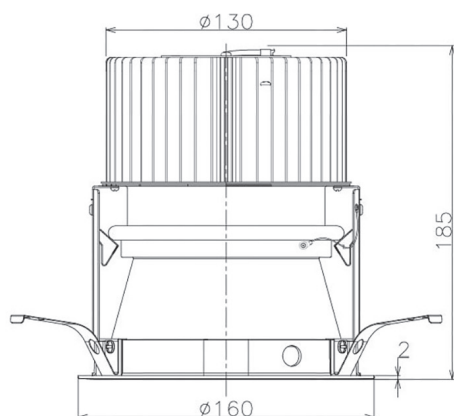

Item no. DD068-8050WW8535D-AS

Series Name: Asymmetric

Installation	Recessed mount
Type	
Fixture wattage	78.7W
Beam angle	78 x 64 deg.
Color Temp.	3500K
CRI	Ra>80
Luminous	5752 lm
Body	Die-cast aluminum alloy
Body finish	N/A
Trim finish	White
Reflector finish	White
IP Rate	IP20
Light source	COB module
Input Voltage	AC220~240V
Dimming Type	Non-Dimmable
Certificate	CE, CCC
Cut Hole	150mm

Height (Weight)	Wide flood
78.7W	177 (1.4kg)
58.5W	177 (1.4kg)
55.0W	177 (1.4kg)
42.8W	157 (1.1kg)
36.0W	157 (1.1kg)