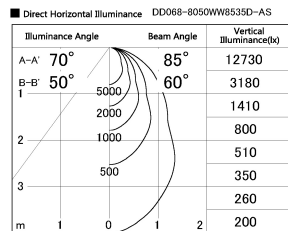

Item no. DD068-8050WW8535D-AS

Series Name: Asymmetric

Installation	Recessed mount
Type	Asymmetric
Fixture wattage	78.7W
Beam angle	78 x 64 deg.
Color Temp.	3500K
CRI	Ra>80
Luminous	5752 lm
Body	Die-cast aluminum alloy
Body finish	N/A
Trim finish	White
Reflector finish	White
IP Rate	IP20
Light source	COB module
Input Voltage	AC220~240V
Dimming Type	Non-Dimmable
Certificate	CE, CCC
Cut Hole	150mm

Height (Weight)	Wide flood
78.7W	177 (1.4kg)
58.5W	177 (1.4kg)
55.0W	177 (1.4kg)
42.8W	157 (1.1kg)
36.0W	157 (1.1kg)