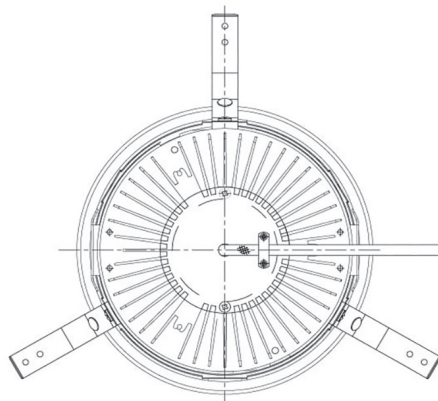

Item no. DD068-8050WW8540D-AS

Series Name: Asymmetric

Installation	Recessed mount
Type	
Fixture wattage	78.7W
Beam angle	78 x 64 deg.
Color Temp.	4000K
CRI	Ra>80
Luminous	5808 lm
Body	Die-cast aluminum alloy
Body finish	N/A
Trim finish	White
Reflector finish	White
IP Rate	IP20
Light source	COB module
Input Voltage	AC220~240V
Dimming Type	Non-Dimmable
Certificate	CE, CCC
Cut Hole	150mm

Height (Weight)	Wide flood
78.7W	177 (1.4kg)
58.5W	177 (1.4kg)
55.0W	177 (1.4kg)
42.8W	157 (1.1kg)
36.0W	157 (1.1kg)