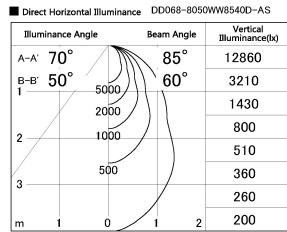

Item no. DD068-8050WW8540D-AS

Series Name: Asymmetric

Installation	Recessed mount
Type	
Fixture wattage	78.7W
Beam angle	78 x 64 deg.
Color Temp.	4000K
CRI	Ra>80
Luminous	5808 lm
Body	Die-cast aluminum alloy
Body finish	N/A
Trim finish	White
Reflector finish	White
IP Rate	IP20
Light source	COB module
Input Voltage	AC220~240V
Dimming Type	Non-Dimmable
Certificate	CE, CCC
Cut Hole	150mm

Height (Weight)	Wide flood
78.7W	177 (1.4kg)
58.5W	177 (1.4kg)
55.0W	177 (1.4kg)
42.8W	157 (1.1kg)
36.0W	157 (1.1kg)