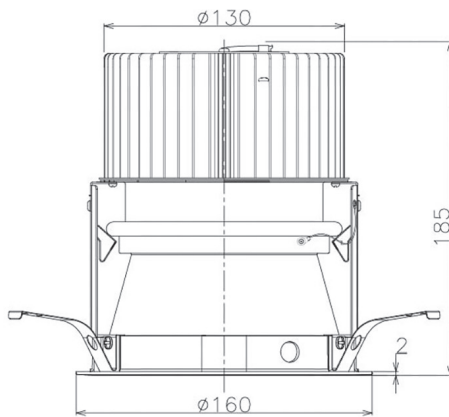

Item no. DD068-8050WW8540D-AS

Series Name: Asymmetric

Installation	Recessed mount
Type	
Fixture wattage	78.7W
Beam angle	78 x 64 deg.
Color Temp.	4000K
CRI	Ra>80
Luminous	5808 lm
Body	Die-cast aluminum alloy
Body finish	N/A
Trim finish	White
Reflector finish	White
IP Rate	IP20
Light source	COB module
Input Voltage	AC220~240V
Dimming Type	Non-Dimmable
Certificate	CE, CCC
Cut Hole	150mm

Height (Weight)	Wide flood
78.7W	177 (1.4kg)
58.5W	177 (1.4kg)
55.0W	177 (1.4kg)
42.8W	157 (1.1kg)
36.0W	157 (1.1kg)