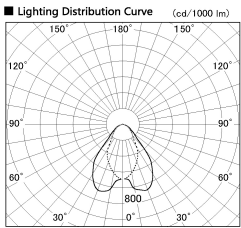

Item no. DD068-8050WW8540D-AS

Series Name: Asymmetric

Installation	Recessed mount
Type	
Fixture wattage	78.7W
Beam angle	78 x 64 deg.
Color Temp.	4000K
CRI	Ra>80
Luminous	5808 lm
Body	Die-cast aluminum alloy
Body finish	N/A
Trim finish	White
Reflector finish	White
IP Rate	IP20
Light source	COB module
Input Voltage	AC220~240V
Dimming Type	Non-Dimmable
Certificate	CE, CCC
Cut Hole	150mm

Height (Weight)	Wide flood
78.7W	177 (1.4kg)
58.5W	177 (1.4kg)
55.0W	177 (1.4kg)
42.8W	157 (1.1kg)
36.0W	157 (1.1kg)