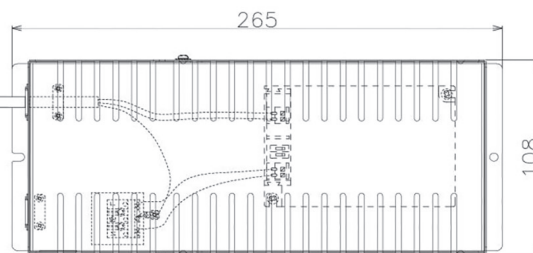

Item no. DD068-8050WW8540D-AS

Series Name: Asymmetric

Installation	Recessed mount
Type	
Fixture wattage	78.7W
Beam angle	78 x 64 deg.
Color Temp.	4000K
CRI	Ra>80
Luminous	5808 lm
Body	Die-cast aluminum alloy
Body finish	N/A
Trim finish	White
Reflector finish	White
IP Rate	IP20
Light source	COB module
Input Voltage	AC220~240V
Dimming Type	Non-Dimmable
Certificate	CE, CCC
Cut Hole	150mm

Height (Weight)	Wide flood
78.7W	177 (1.4kg)
58.5W	177 (1.4kg)
55.0W	177 (1.4kg)
42.8W	157 (1.1kg)
36.0W	157 (1.1kg)